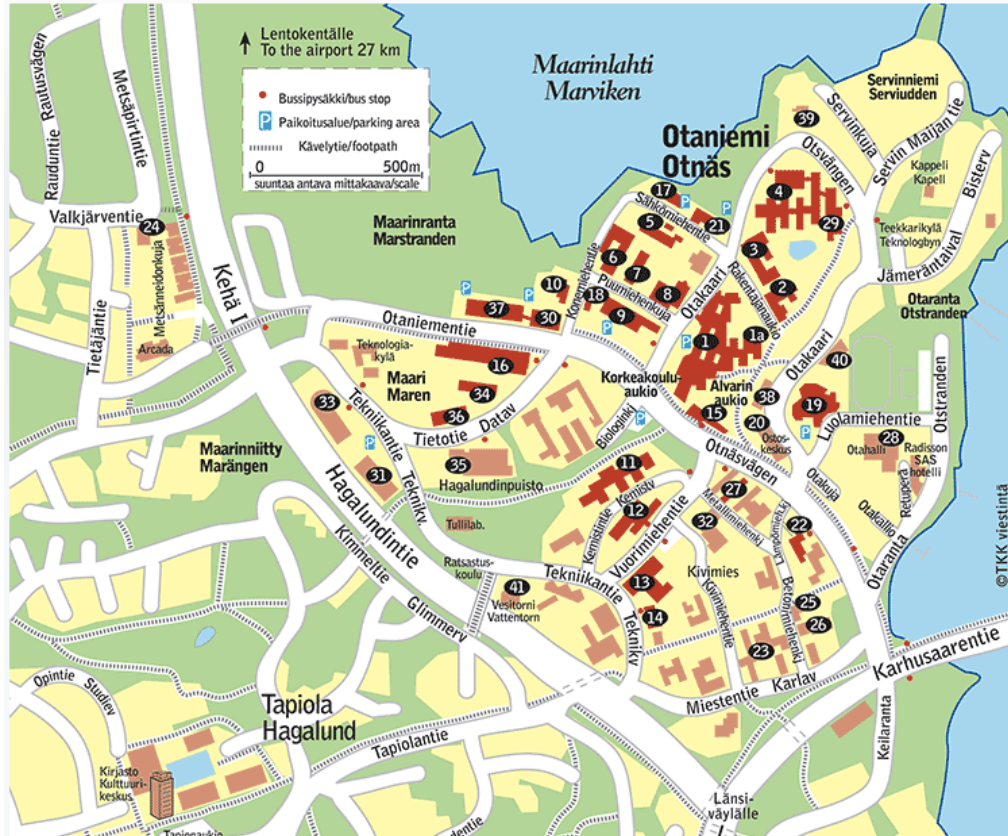

Wednesday 18.2

Lecture hall TU1 in the TUAS-building (no. 37 in the map below), 1st floor, Otaniementie 17, 02150 Espoo

Otaniemen kartta

Thursday 18.2

Lecture Hall E in the main building of the AALTO University School of Science and Technology (no. 1 in the map above), 1st floor, Otakaari 1, 02150 Espoo